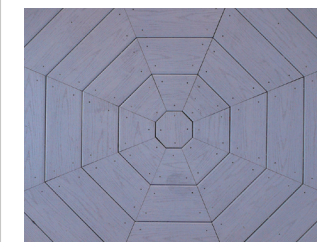

Composite Floor